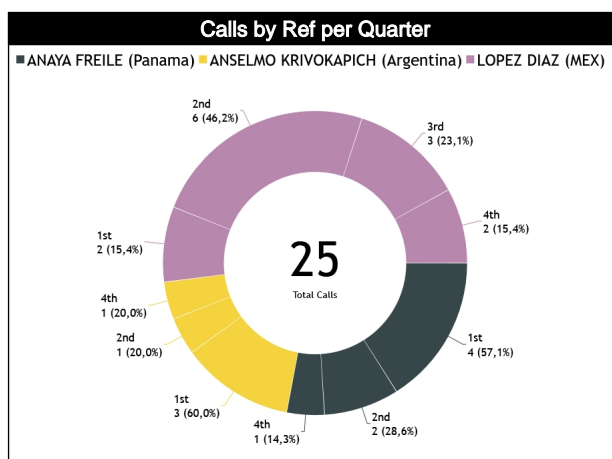

## Calls Summary

Quarters	1st Quarter		2nd Quarter		3rd Quarter		4th Quarter		Total	
Duration	00:21:24		00:21:16		00:12:51		00:15:56		01:11:27	
Calls	4 (44%)	5 (56%)	5 (56%)	4 (44%)	1 (33%)	2 (67%)	2 (50%)	2 (50%)	12 (48%)	13 (52%)
	9 (36%)		9 (36%)		3 (12%)		4 (16%)		25 (100%)	
Fouls	2 (33%)	4 (67%)	4 (57%)	3 (43%)	1 (33%)	2 (67%)	1 (50%)	1 (50%)	8 (44%)	10 (56%)
	6 (33%)		7 (39%)		3 (17%)		2 (11%)		18 (72%)	
Travelling	0	0	0	0	0	0	0	0	0	0
Other Violations	2 (67%)	1 (33%)	1 (50%)	1 (50%)	0	0	1 (50%)	1 (50%)	4 (57%)	3 (43%)
	3 (43%)		2 (29%)		0		2 (29%)		7 (28%)	
IRS	0	0	0	0	0	0	0	0	0	0
No Call CNC/ICNC	0	0	0	0	0	0	0	0	0	0
	0		0		0		0		0	

## Calls by Referee

Quarters	Quarter 1				Quarter 2				Quarter 3				Quarter 4				TOTAL																			
	5'		10'		5'		10'		5'		10'		5'		10'				Last 2'																	
ANAYA FREILE Julio Cesar (Panama)	2	2	1	1	0	0	0	0	0	0	0	0	0	1	0	1	0	4	3																	
	50%		50%		50%		50%		0		0		0		0		100%		100%																	
ANSELMO KRIVOKAPICH Franco (Argentina)	4	1	1	0	0	0	0	0	0	0	0	0	1	0	0	0	0	3	2																	
	57%		29%		0		0		0		0		20%		0		0		20%																	
LOPEZ DIAZ Jesus (MEX)	0	2	3	3	0	0	0	0	1	0	0	2	0	1	1	0	1	0	5	8																
	100%		50%		50%		0		100%		0		100%		100%		100%		38%		62%															
TOTAL	4	5	5	4	0	0	0	0	1	0	0	2	0	2	2	0	2	0	12	13																
	44%		56%		56%		44%		0		0		100%		100%		100%		48%		52%															
																	9	9	0	0	1	2	2	2	2	2	2	2	2	2	2	2	25			
																	36%		36%		0		0		4%		8%		8%		8%		8%		8%	