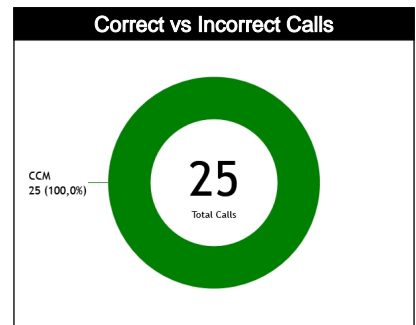

General Calls Evaluation

Refs	Teams	USA 118						Canada 36						TOTALS					
		Correct	Incorrect	Inconcl.	L2M C	L2M I	L2M ?	Correct	Incorrect	Inconcl.	L2M C	L2M I	L2M ?	Correct	Incorrect	Inconcl.	L2M C	L2M I	L2M ?
CC	ANAYA FREILE, Julio Cesar (Panama)	4	0	0	1	0	0	3	0	0	0	0	0	7	0	0	1	0	0
U1	ANSELMO KRIVOKAPICH, Franco (Argentina)	3	0	0	0	0	0	2	0	0	0	0	0	5	0	0	0	0	0
U2	LOPEZ DIAZ, Jesus (MEX)	5	0	0	1	0	0	8	0	0	0	0	0	13	0	0	1	0	0
TOTAL		12 (48%)						13 (52%)						25 (100%)					
CORRECT		12 (48%)						13 (52%)						25 (100%)					
INCORRECT		0						0						0					
INCONCLUSIVE		0						0						0					
L2M C		2 (8%)						0						2 (8%)					
L2M I		0						0						0					
L2M ?		0						0						0