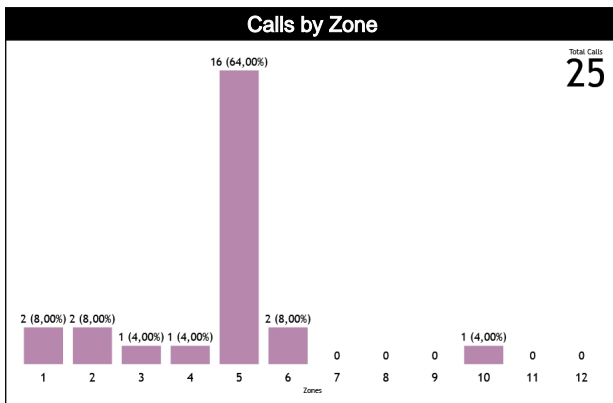

## Calls Summary

Quarters	1st Quarter		2nd Quarter		3rd Quarter		4th Quarter		Total	
Duration	00:21:24		00:21:16		00:12:51		00:15:56		01:11:27	
Calls	4 (44%)	5 (56%)	5 (56%)	4 (44%)	1 (33%)	2 (67%)	2 (50%)	2 (50%)	12 (48%)	13 (52%)
	9 (36%)		9 (36%)		3 (12%)		4 (16%)		25 (100%)	
Fouls	2 (33%)	4 (67%)	4 (57%)	3 (43%)	1 (33%)	2 (67%)	1 (50%)	1 (50%)	8 (44%)	10 (56%)
	6 (33%)		7 (39%)		3 (17%)		2 (11%)		18 (72%)	
Travelling	0	0	0	0	0	0	0	0	0	0
Other Violations	2 (67%)	1 (33%)	1 (50%)	1 (50%)	0	0	1 (50%)	1 (50%)	4 (57%)	3 (43%)
	3 (43%)		2 (29%)		0		2 (29%)		7 (28%)	
IRS	0	0	0	0	0	0	0	0	0	0
No Call CNC/ICNC	0	0	0	0	0	0	0	0	0	0
	0		0		0		0		0	

## Calls by Zone and Position

Pos/Zones	Zone 1	Zone 2	Zone 3	Zone 4	Zone 5	Zone 6	Zone 7	Zone 8	Zone 9	Zone 10	Zone 11	Zone 12	TOTAL
C1	0 (0%)	0 (0%)	0 (0%)	0 (0%)	3 (100%)	0 (0%)	0 (0%)	0 (0%)	0 (0%)	0 (0%)	0 (0%)	0 (0%)	3
C3	1 (25%)	0 (0%)	0 (0%)	0 (0%)	3 (75%)	0 (0%)	0 (0%)	0 (0%)	0 (0%)	0 (0%)	0 (0%)	0 (0%)	4
T1	0 (0%)	0 (0%)	0 (0%)	0 (0%)	3 (75%)	1 (25%)	0 (0%)	0 (0%)	0 (0%)	0 (0%)	0 (0%)	0 (0%)	4
T3	0 (0%)	2 (40%)	1 (20%)	1 (20%)	0 (0%)	0 (0%)	0 (0%)	0 (0%)	0 (0%)	1 (20%)	0 (0%)	0 (0%)	5
L4	0 (0%)	0 (0%)	0 (0%)	0 (0%)	5 (100%)	0 (0%)	0 (0%)	0 (0%)	0 (0%)	0 (0%)	0 (0%)	0 (0%)	5
L5	0	0	0	0	0	0	0	0	0	0	0	0	0
L6	0 (0%)	0 (0%)	0 (0%)	0 (0%)	2 (67%)	1 (33%)	0 (0%)	0 (0%)	0 (0%)	0 (0%)	0 (0%)	0 (0%)	3
Ct	0	0	0	0	0	0	0	0	0	0	0	0	0
Tt	0	0	0	0	0	0	0	0	0	0	0	0	0
Lt	1 (100%)	0 (0%)	0 (0%)	0 (0%)	0 (0%)	0 (0%)	0 (0%)	0 (0%)	0 (0%)	0 (0%)	0 (0%)	0 (0%)	1
<b>TOTAL</b>	<b>2</b>	<b>2</b>	<b>1</b>	<b>1</b>	<b>16</b>	<b>2</b>	<b>0</b>	<b>0</b>	<b>0</b>	<b>1</b>	<b>0</b>	<b>0</b>	<b>25</b>