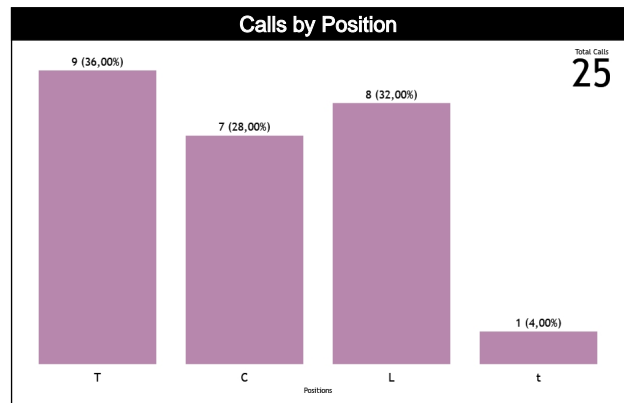

## Accuracy by Quarter

## Calls Summary

Quarters	1st Quarter		2nd Quarter		3rd Quarter		4th Quarter		Total	
Duration	00:21:24		00:21:16		00:12:51		00:15:56		01:11:27	
Calls	4 (44%)	5 (56%)	5 (56%)	4 (44%)	1 (33%)	2 (67%)	2 (50%)	2 (50%)	12 (48%)	13 (52%)
	9 (36%)		9 (36%)		3 (12%)		4 (16%)		25 (100%)	
Fouls	2 (33%)	4 (67%)	4 (57%)	3 (43%)	1 (33%)	2 (67%)	1 (50%)	1 (50%)	8 (44%)	10 (56%)
	6 (33%)		7 (39%)		3 (17%)		2 (11%)		18 (72%)	
Travelling	0	0	0	0	0	0	0	0	0	0
Other Violations	2 (67%)	1 (33%)	1 (50%)	1 (50%)	0	0	1 (50%)	1 (50%)	4 (57%)	3 (43%)
	3 (43%)		2 (29%)		0		2 (29%)		7 (28%)	
IRS	0	0	0	0	0	0	0	0	0	0
No Call CNC/ICNC	0	0	0	0	0	0	0	0	0	0
	0		0		0		0		0	

## Calls by Zone and Position

Pos/Zones	Zone 1	Zone 2	Zone 3	Zone 4	Zone 5	Zone 6	Zone 7	Zone 8	Zone 9	Zone 10	Zone 11	Zone 12	TOTAL
C1	0 (0%)	0 (0%)	0 (0%)	0 (0%)	3 (100%)	0 (0%)	0 (0%)	0 (0%)	0 (0%)	0 (0%)	0 (0%)	0 (0%)	3
C3	1 (25%)	0 (0%)	0 (0%)	0 (0%)	3 (75%)	0 (0%)	0 (0%)	0 (0%)	0 (0%)	0 (0%)	0 (0%)	0 (0%)	4
T1	0 (0%)	0 (0%)	0 (0%)	0 (0%)	3 (75%)	1 (25%)	0 (0%)	0 (0%)	0 (0%)	0 (0%)	0 (0%)	0 (0%)	4
T3	0 (0%)	2 (40%)	1 (20%)	1 (20%)	0 (0%)	0 (0%)	0 (0%)	0 (0%)	0 (0%)	1 (20%)	0 (0%)	0 (0%)	5
L4	0 (0%)	0 (0%)	0 (0%)	0 (0%)	5 (100%)	0 (0%)	0 (0%)	0 (0%)	0 (0%)	0 (0%)	0 (0%)	0 (0%)	5
L5	0	0	0	0	0	0	0	0	0	0	0	0	0
L6	0 (0%)	0 (0%)	0 (0%)	0 (0%)	2 (67%)	1 (33%)	0 (0%)	0 (0%)	0 (0%)	0 (0%)	0 (0%)	0 (0%)	3
Ct	0	0	0	0	0	0	0	0	0	0	0	0	0
Tt	0	0	0	0	0	0	0	0	0	0	0	0	0
Lt	1 (100%)	0 (0%)	0 (0%)	0 (0%)	0 (0%)	0 (0%)	0 (0%)	0 (0%)	0 (0%)	0 (0%)	0 (0%)	0 (0%)	1
<b>TOTAL</b>	<b>2</b>	<b>2</b>	<b>1</b>	<b>1</b>	<b>16</b>	<b>2</b>	<b>0</b>	<b>0</b>	<b>0</b>	<b>1</b>	<b>0</b>	<b>0</b>	<b>25</b>