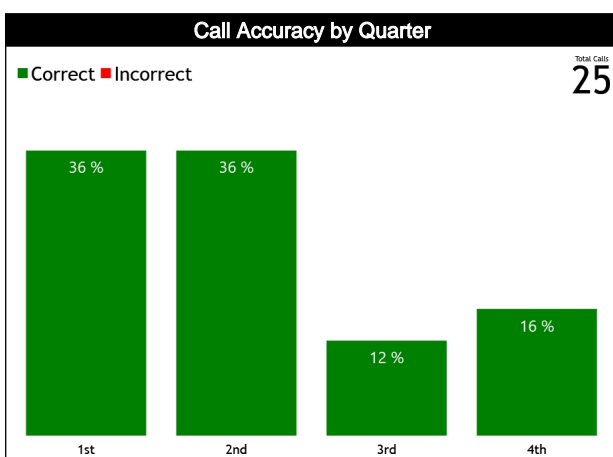

Accuracy by Quarter