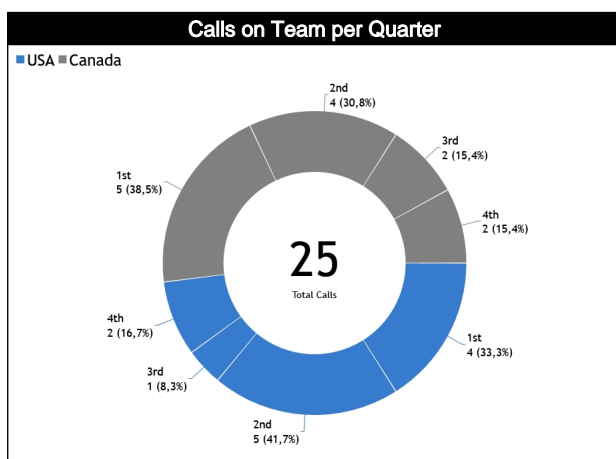

Calls by Referee

Quarters	Quarter 1				Quarter 2				Quarter 3				Quarter 4				TOTAL																			
	5'		10'		5'		10'		5'		10'		5'		10'				Last 2'																	
ANAYA FREILE Julio Cesar (Panama)	2	2	1	1	0	0	0	0	0	0	0	0	0	1	0	1	0	4	3																	
	50%		50%		50%		50%		0		0		0		0		100%		100%																	
ANSELMO KRIVOKAPICH Franco (Argentina)	4	1	1	0	0	0	0	0	0	0	0	0	1	0	0	0	0	3	2																	
	57%		29%		0		0		0		0		20%		0		0		20%																	
LOPEZ DIAZ Jesus (MEX)	0	2	3	3	0	0	0	0	1	0	0	2	0	1	1	0	1	0	5	8																
	100%		50%		50%		0		100%		0		100%		100%		100%		38%		62%															
TOTAL	4	5	5	4	0	0	0	0	1	0	0	2	0	2	2	0	2	0	12	13																
	44%		56%		56%		44%		0		0		100%		100%		100%		48%		52%															
																	9	9	0	0	1	2	2	2	2	2	2	2	2	2	2	2	25			
																	36%		36%		0		0		4%		8%		8%		8%		8%		8%