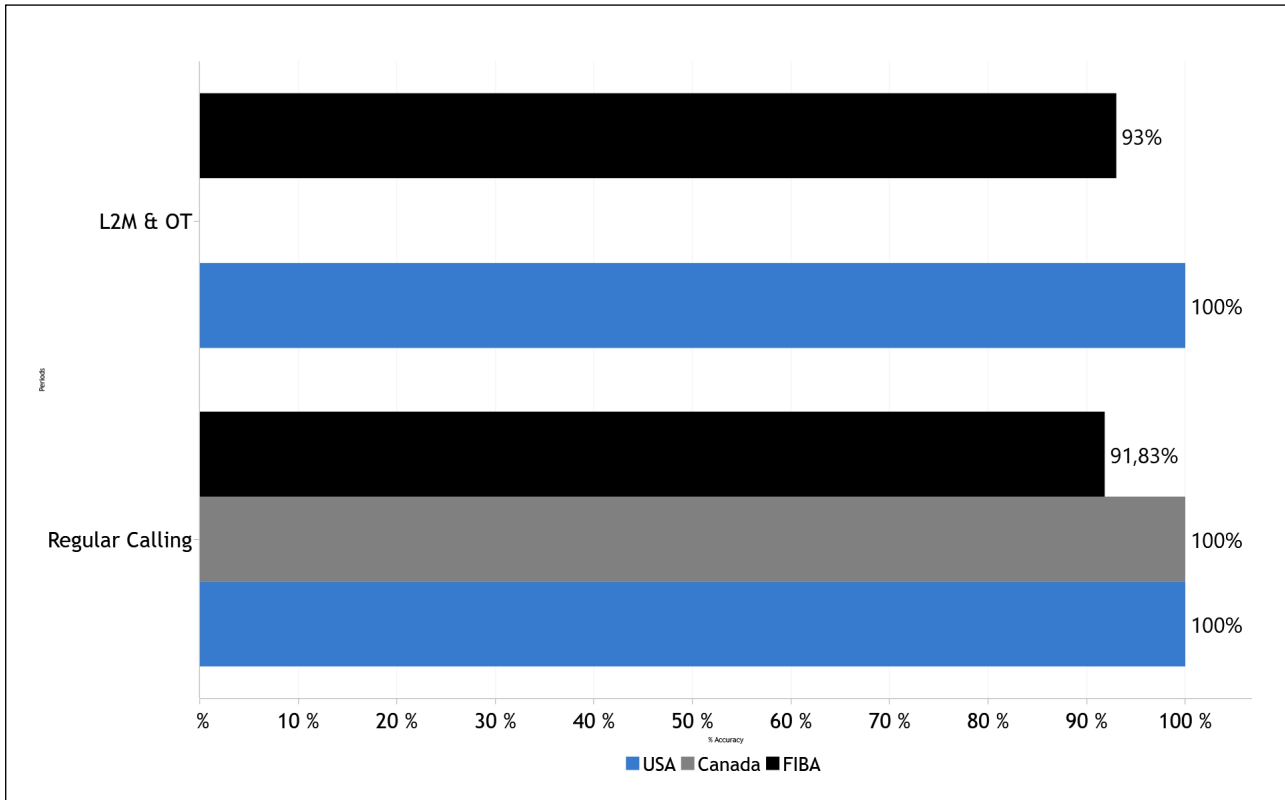

Regular Call vs. L2M & OT Accuracy