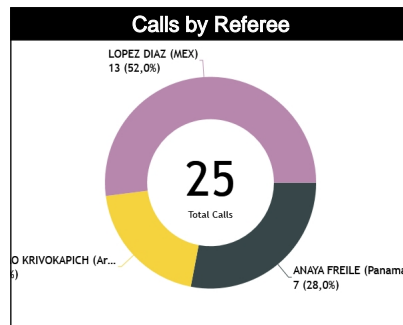

General Calls Evaluation

Refs	Teams	USA 118						Canada 36						TOTALS					
		Correct	Incorrect	Inconcl.	L2M C	L2M I	L2M ?	Correct	Incorrect	Inconcl.	L2M C	L2M I	L2M ?	Correct	Incorrect	Inconcl.	L2M C	L2M I	L2M ?
CC	ANAYA FREILE, Julio Cesar (Panama)	4	0	0	1	0	0	3	0	0	0	0	0	7	0	0	1	0	0
U1	ANSELMO KRIVOKAPICH, Franco (Argentina)	3	0	0	0	0	0	2	0	0	0	0	0	5	0	0	0	0	0
U2	LOPEZ DIAZ, Jesus (MEX)	5	0	0	1	0	0	8	0	0	0	0	0	13	0	0	1	0	0
TOTAL		12 (48%)						13 (52%)						25 (100%)					
CORRECT		12 (48%)						13 (52%)						25 (100%)					
INCORRECT		0						0						0					
INCONCLUSIVE		0						0						0					
L2M C		2 (8%)						0						2 (8%)					
L2M I		0						0						0					
L2M ?		0						0						0