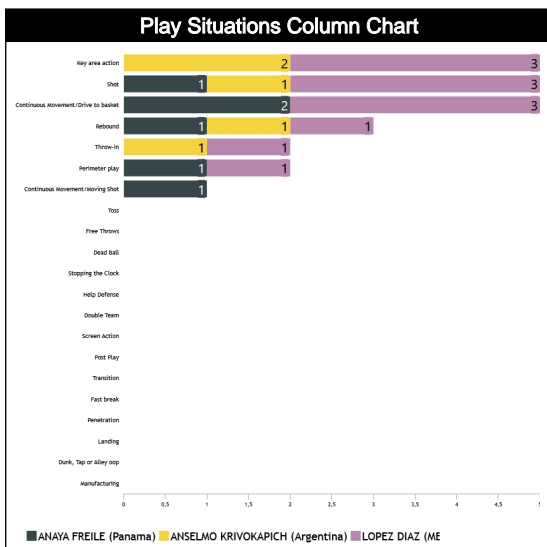

Plays Situation Breakdown

Play Situations Table

Concepts	Totals		ANAYA FREILE, Julio Cesar (Panama)				ANSELMO KRIVOKAPICH, Franco				LOPEZ DIAZ, Jesus (MEX)					
	Correct	Incorrect	Correct	Incorrect	Correct	Incorrect	Correct	Incorrect	Correct	Incorrect	Correct	Incorrect				
	USA	CAN	USA	CAN	USA	CAN	USA	CAN	USA	CAN	USA	CAN				
Continuous Movement/Drive	2	3	0	0	1	1	0	0	0	0	0	0	1	2	0	0
Continuous	0	1	0	0	0	1	0	0	0	0	0	0	0	0	0	0
Shot	3	2	0	0	0	1	0	0	1	0	0	0	2	1	0	0
Manufacturing	0	0	0	0	0	0	0	0	0	0	0	0	0	0	0	0
Dunk, Tap or Alley oop	0	0	0	0	0	0	0	0	0	0	0	0	0	0	0	0
Landing	0	0	0	0	0	0	0	0	0	0	0	0	0	0	0	0
Penetration	0	0	0	0	0	0	0	0	0	0	0	0	0	0	0	0
Perimeter play	2	0	0	0	1	0	0	0	0	0	0	0	1	0	0	0
Fast break	0	0	0	0	0	0	0	0	0	0	0	0	0	0	0	0
Transition	0	0	0	0	0	0	0	0	0	0	0	0	0	0	0	0
Rebound	2	1	0	0	1	0	0	0	1	0	0	0	0	1	0	0
Post Play	0	0	0	0	0	0	0	0	0	0	0	0	0	0	0	0
Key area action	1	4	0	0	0	0	0	0	0	2	0	0	1	2	0	0
Screen Action	0	0	0	0	0	0	0	0	0	0	0	0	0	0	0	0
Double Team	0	0	0	0	0	0	0	0	0	0	0	0	0	0	0	0
Help Defense	0	0	0	0	0	0	0	0	0	0	0	0	0	0	0	0
Stopping the Clock	0	0	0	0	0	0	0	0	0	0	0	0	0	0	0	0
Dead Ball	0	0	0	0	0	0	0	0	0	0	0	0	0	0	0	0
Free Throws	0	0	0	0	0	0	0	0	0	0	0	0	0	0	0	0
Throw-In	1	1	0	0	0	0	0	1	0	0	0	0	0	1	0	0
Toss	0	0	0	0	0	0	0	0	0	0	0	0	0	0	0	0
Totals	11	12	0	0	3	3	0	0	3	2	0	0	5	7	0	0