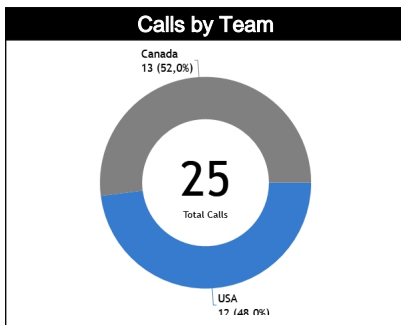

General Calls Evaluation

Refs	Teams	USA 118						Canada 36						TOTALS					
		Correct	Incorrect	Inconcl.	L2M C	L2M I	L2M ?	Correct	Incorrect	Inconcl.	L2M C	L2M I	L2M ?	Correct	Incorrect	Inconcl.	L2M C	L2M I	L2M ?
CC	ANAYA FREILE, Julio Cesar (Panama)	4	0	0	1	0	0	3	0	0	0	0	0	7	0	0	1	0	0
U1	ANSELMO KRIVOKAPICH, Franco (Argentina)	3	0	0	0	0	0	2	0	0	0	0	0	5	0	0	0	0	0
U2	LOPEZ DIAZ, Jesus (MEX)	5	0	0	1	0	0	8	0	0	0	0	0	13	0	0	1	0	0
TOTAL		12 (48%)						13 (52%)						25 (100%)					
CORRECT		12 (48%)						13 (52%)						25 (100%)					
INCORRECT		0						0						0					
INCONCLUSIVE		0						0						0					
L2M C		2 (8%)						0						2 (8%)					
L2M I		0						0						0					
L2M ?		0						0						0